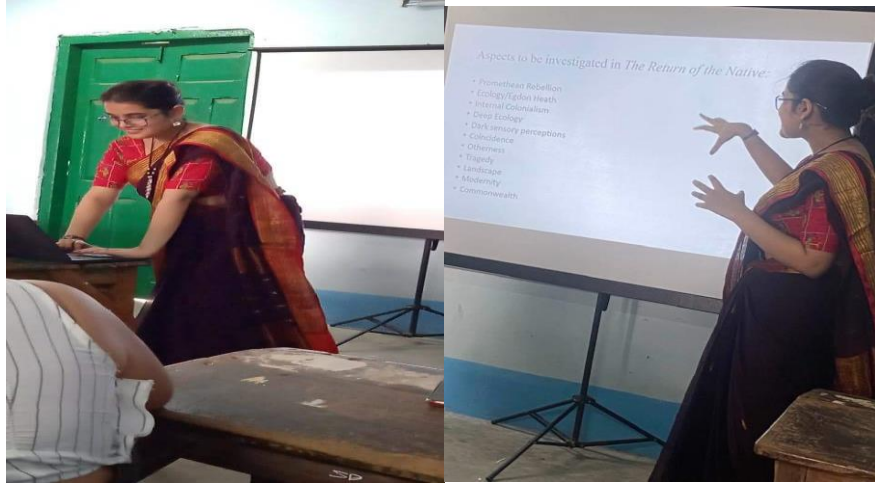

DATE : 7TH JUNE 2022

Divyangana Mondal of the 2018-2021 batch delivered a special lecture on various approaches of reading the novel *Return of the Native*. Since the text is a part of the CBCS undergraduate syllabus, it was pertinent to arrange a lecture on the same. The students of the running semesters participated in the lecture.