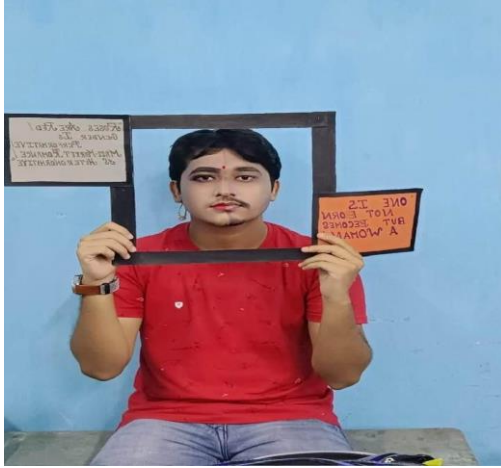

KATWA COLLEGE

(Affiliated to the University of Burdwan)

Principal's Office,

P.O.: Katwa, Dist.: Purba Bardhaman, West Bengal, PIN: 713 130, India.

Mobile: +918101078393

॥ विद्यया विन्दतेऽमृतम् ॥

REPORT ON ONE DAY EXHIBITION OF MODELS BY THE DEPARTMENT ON THE OCCASION OF PLATINUM JUBILEE CELEBRATION OF THE COLLEGE

DATE: 14.08.2023

Signature of the IQAC Coordinator

Coordinator
IQAC
Katwa College

Signature of the Principal

Principal
Katwa College